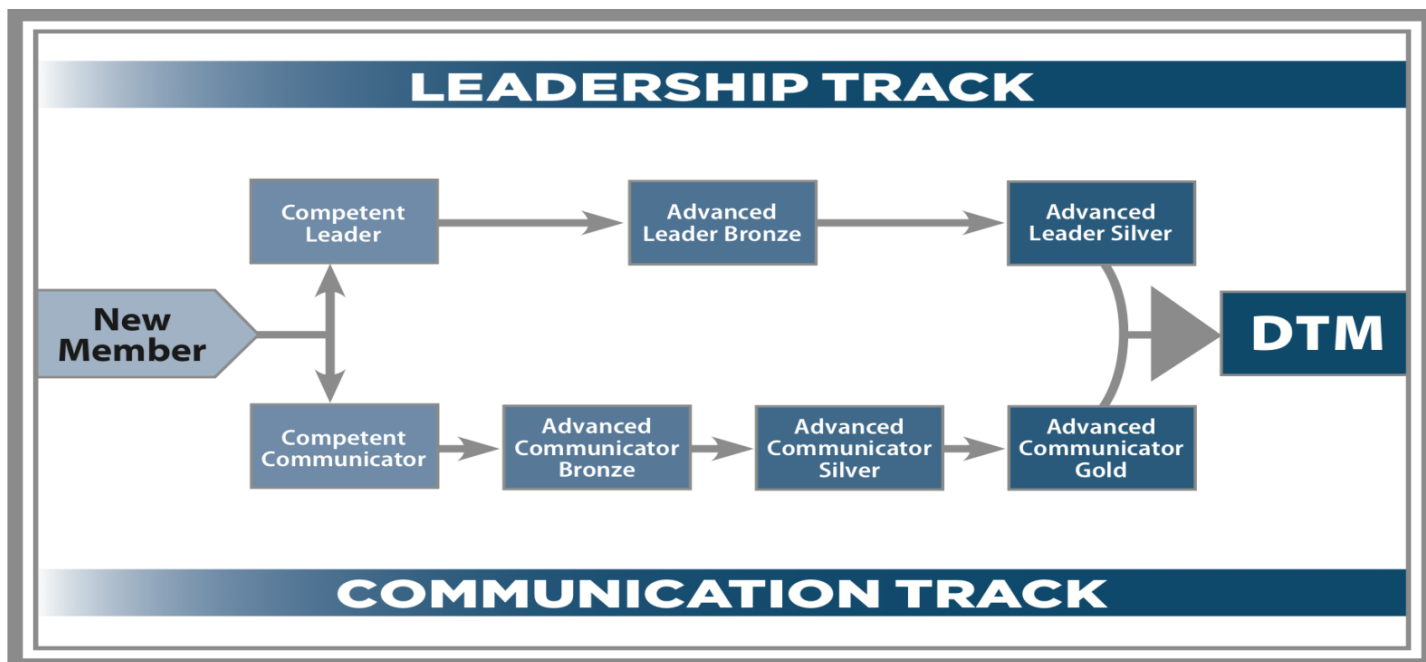

✂-----

Please pass the ballot to vote counter

The best role in the meeting _____

The best table topics speaker _____

增加 BUS 2088 路線及時間

台北來會場可在月眉路口下車，過橋步行 3 分鐘

A15 Advanced Communication Series: Storytelling

Project 5: Bringing History To Life

Objectives:

- ◆ To understand the purpose of stories about historical events or people.
- ◆ To use the storytelling skills developed in the preceding projects to tell a story about a historical event or person.

TIME : 7 to 9 minutes

A 27 Advanced Communication Series: Interpersonal Communication

Project 5 : Asserting yourself Effectively

Objectives:

- ◆ Enjoy the mental and physical benefits of being assertive.
- ◆ Employ the four-step method for addressing a problem and asking for help.
- ◆ Overcome resistance to your requests.